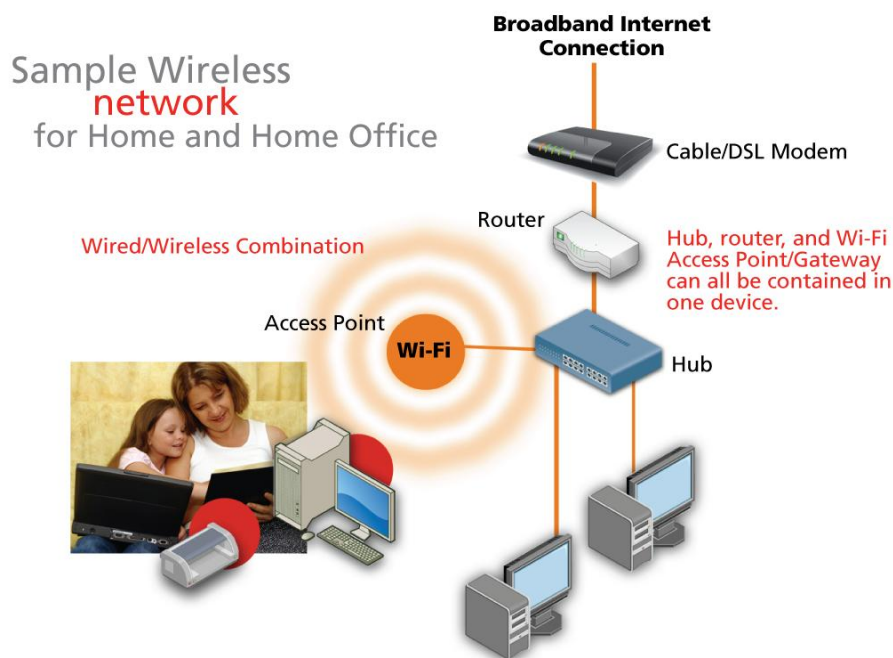

Combined Wired/Wi-Fi Network for Home and Office -- Wireless Backbone

In many instances a wireless gateway, the central base station, can provide connectivity for all the wired and wireless networking components. Internet access, wireless connectivity and wired connections all flow through the Wi-Fi gateway.

This kind of Wi-Fi network differs from a completely wireless network because, in addition to the Wi-Fi connections, the Wi-Fi gateway is simultaneously supplying wired connectivity to various devices via the extra Ethernet jacks located on the wireless gateway.

These can include other desktop computers, printers and print servers and wired Ethernet hubs and routers, as well as additional Wi-Fi access points.

A Wireless Gateway can provide connectivity for all wired and wireless networking components via the extra Ethernet jacks located on the Gateway.